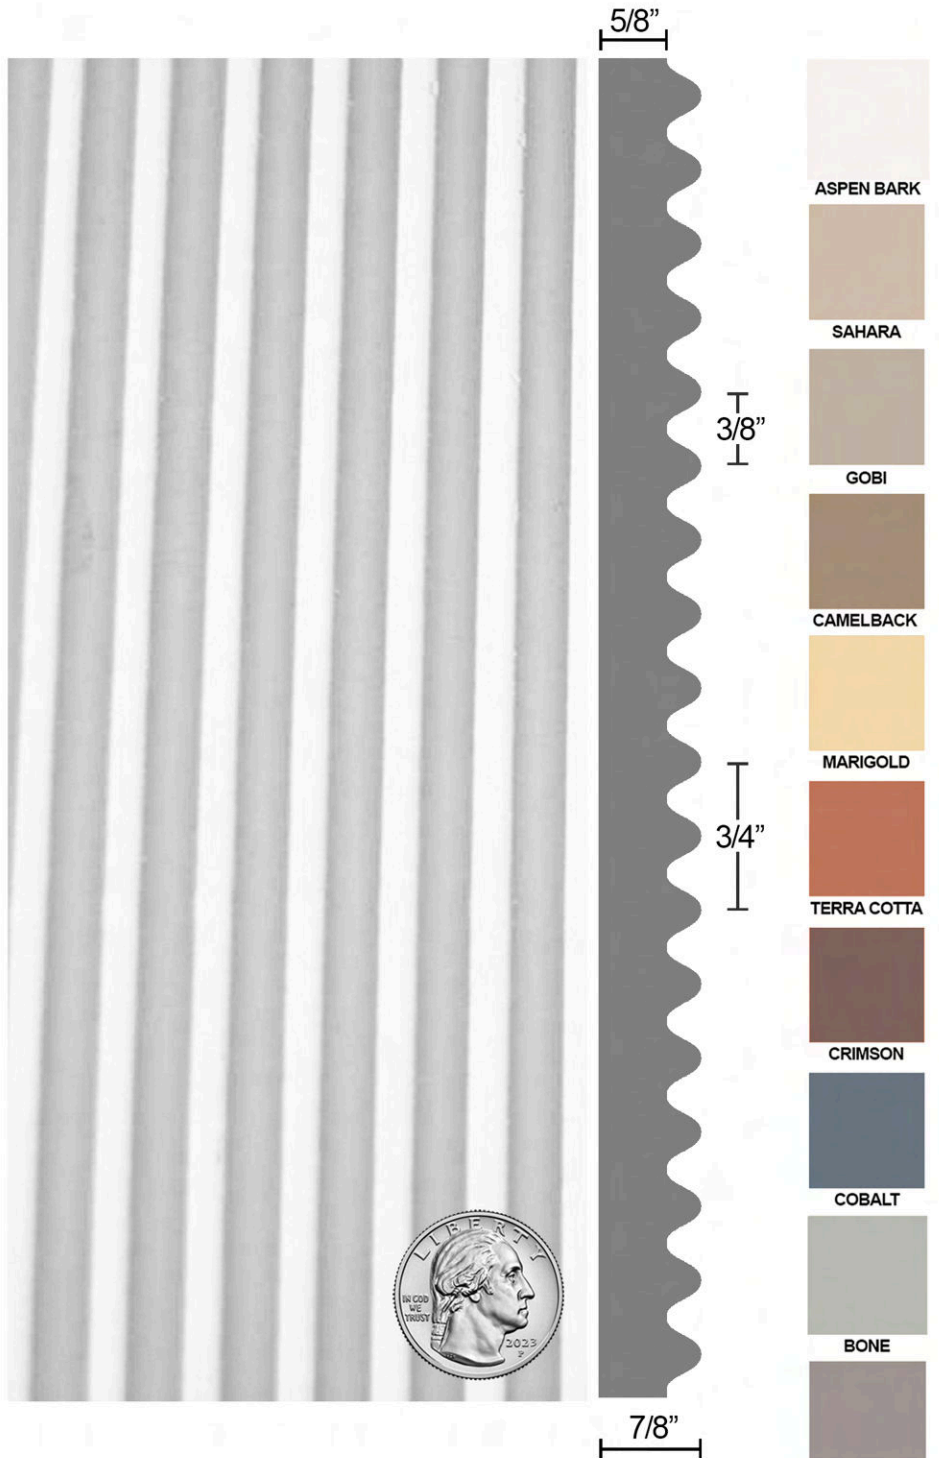

Corrugated

DATA SHEET

- ASPEN BARK
- SAHARA
- GOBI
- CAMELBACK
- MARIGOLD
- TERRA COTTA
- CRIMSON
- COBALT
- BONE
- SILVER FALLS
- GRANITE PEAK
- GUN POWDER

COLORS 12 Standard & Custom
ASPECT SERIES Min: 6" x 48" Max: 24" x 120"
FORMAT SERIES Min: 24" x 24" Max: 72" x 144"