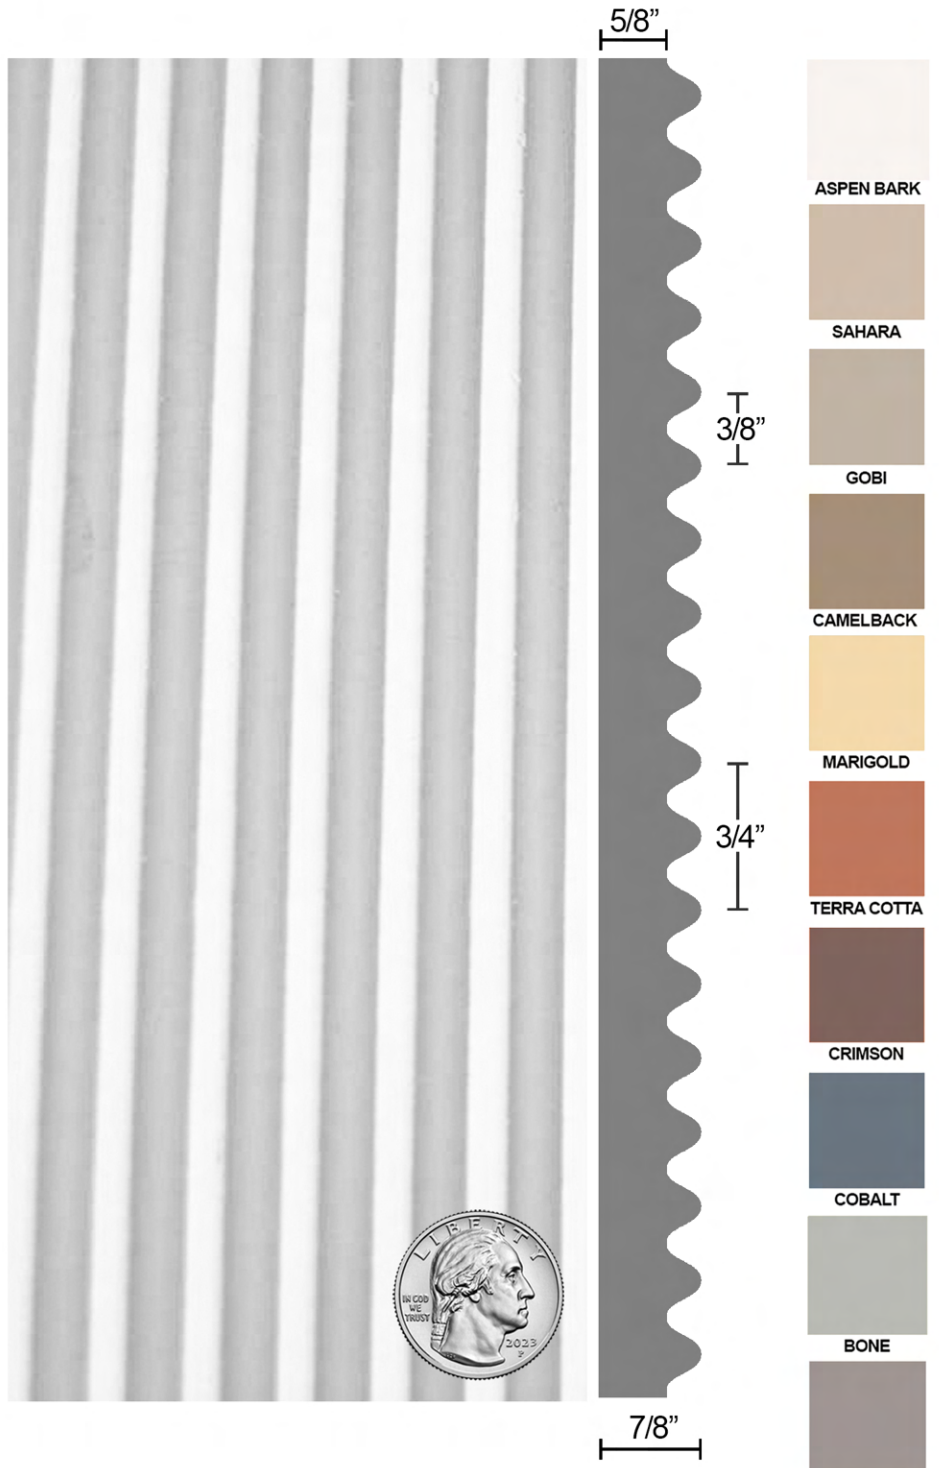

Corrugated

DATA SHEET

COLORS 12 Standard & Custom

ASPECT SERIES Min: 6" x 48" Max: 24" x 120"

FORMAT SERIES Min: 24" x 24" Max: 72" x 144"