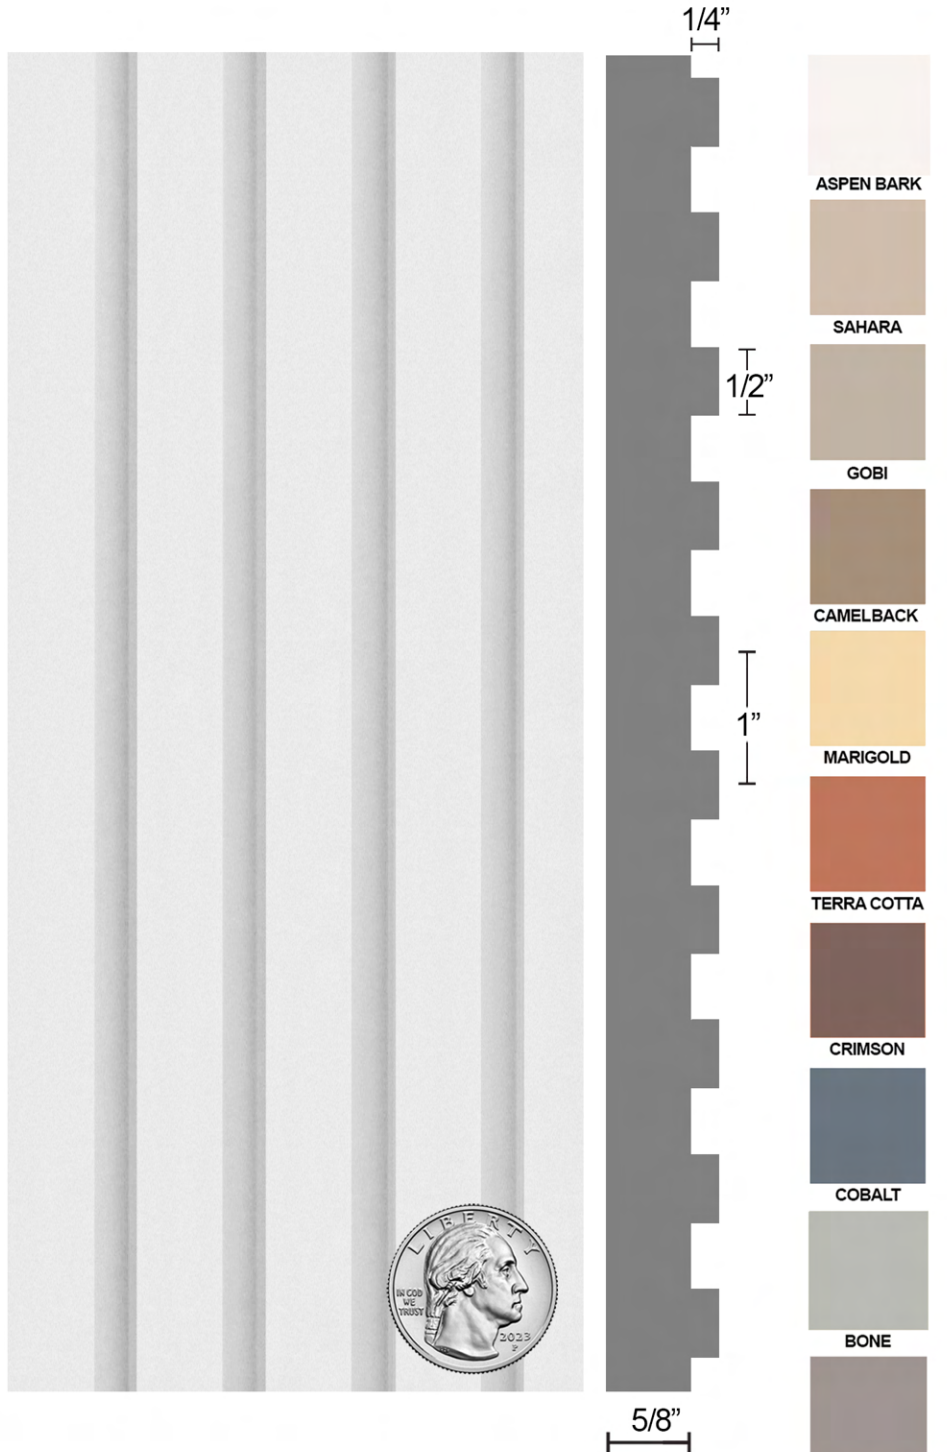

Ribbed DATA SHEET

COLORS 12 Standard & Custom
ASPECT SERIES Min: 6" x 48" Max: 24" x 120"
FORMAT SERIES Min: 24" x 24" Max: 72" x 144"